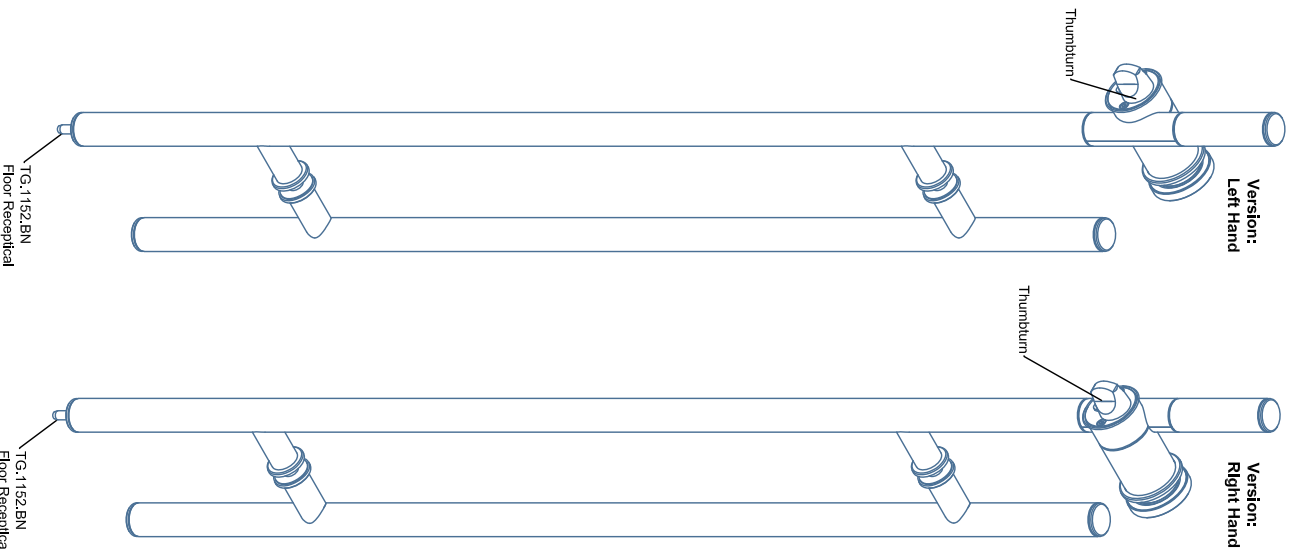

Technical drawings are subject to change without notice.
All millimeter dimensions are exact and supersede inch conversions.

Details illustrate LEFT
Specify LEFT or RIGHT
on purchase order

Stillett [TG-1170.PZ.WC]
Keyed one side thumbturn opposite (single cylinder)
Pull bar handle