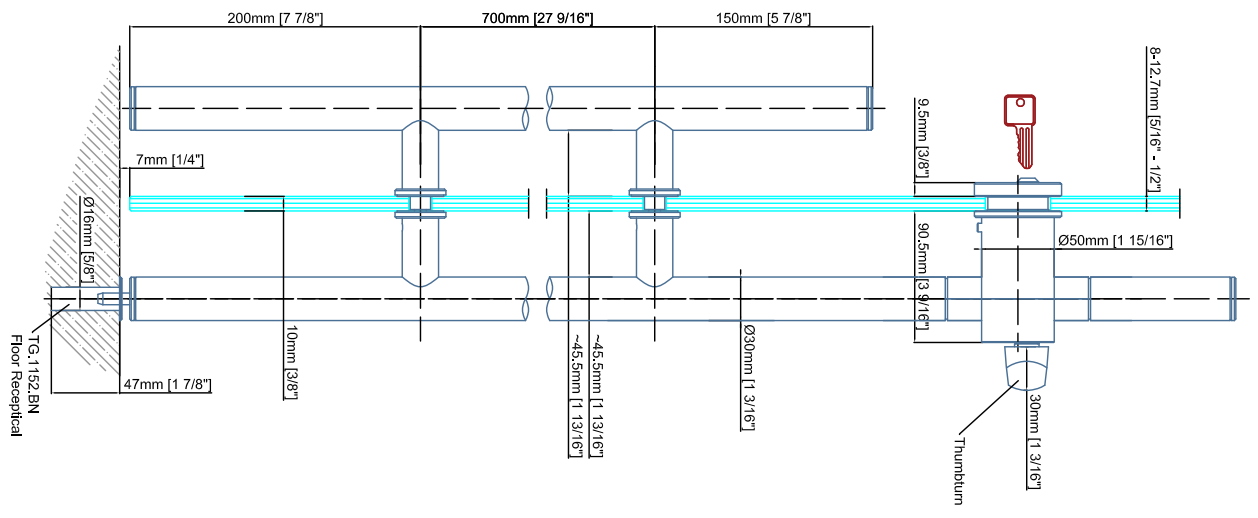

Technical drawings are subject to change without notice.
All millimeter dimensions are exact and supersede inch conversions.

Details illustrate LEFT
Specify LEFT or RIGHT
on purchase order

Stillett [TG-1170.PZ.WC]
Keyed one side thumbturn opposite (single cylinder)
Pull bar handle