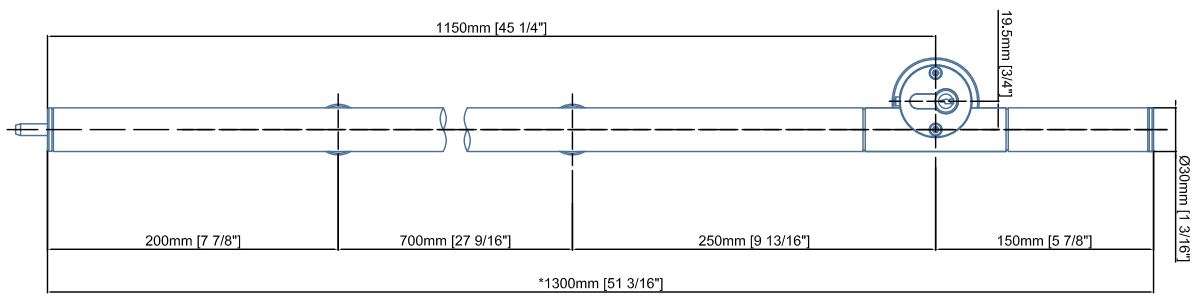

Technical drawings are subject to change without notice.
All millimeter dimensions are exact and supersede inch conversions.

Details illustrate LEFT
Specify LEFT or RIGHT
on purchase order

Stillett [TG-1170.PZ.WC]
Keyed one side thumbturn opposite (single cylinder)
Pull bar handle