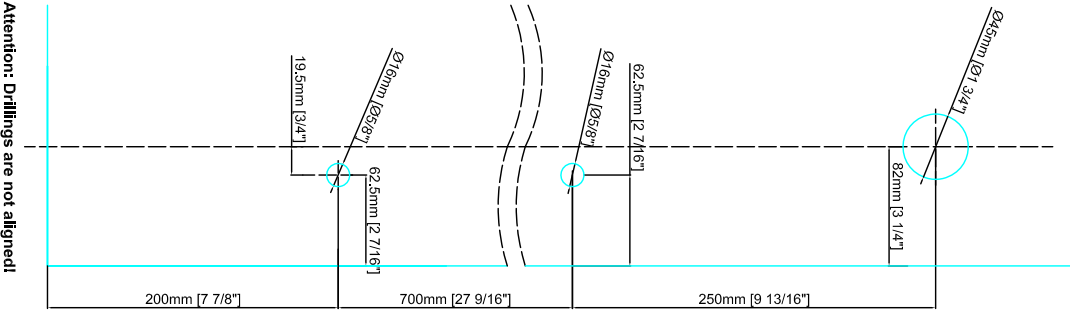

Technical drawings are subject to change without notice.
All millimeter dimensions are exact and supersede inch conversions.

Details illustrate LEFT
Specify LEFT or RIGHT
on purchase order

Stillett [TG-1170.PZ.WC]
Keyed one side thumbturn opposite (single cylinder)
Pull bar handle