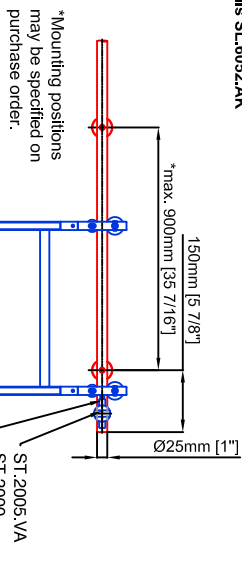

Technical drawings are subject to change without notice.
 All millimeter dimensions are exact and supersede inch conversions.

Ladder height at or above 3000mm [118 1/8"]
 require safety side rails SL.6052.AK

Ladder height at or above 3000mm [118 1/8"]
require safety slide rails SL.6052.AK

*Mounting positions may be specified on purchase order.

ST.2005.VA
ST.2000
ST.2005.R.350
ST.3005.VA

Specify center line rail height AFF on purchase order

Example:
- Curved rail
- Rail radius on request

All ladder systems require reinforced walls, cabinets, or shelving.

Vario Ladder SL.6004.AK.E

Date Prepared: October 2018 Prepared By: CDA | JRT

LUXURY
GLASS & HARDWARE
www.luxuryglassandhardware.com