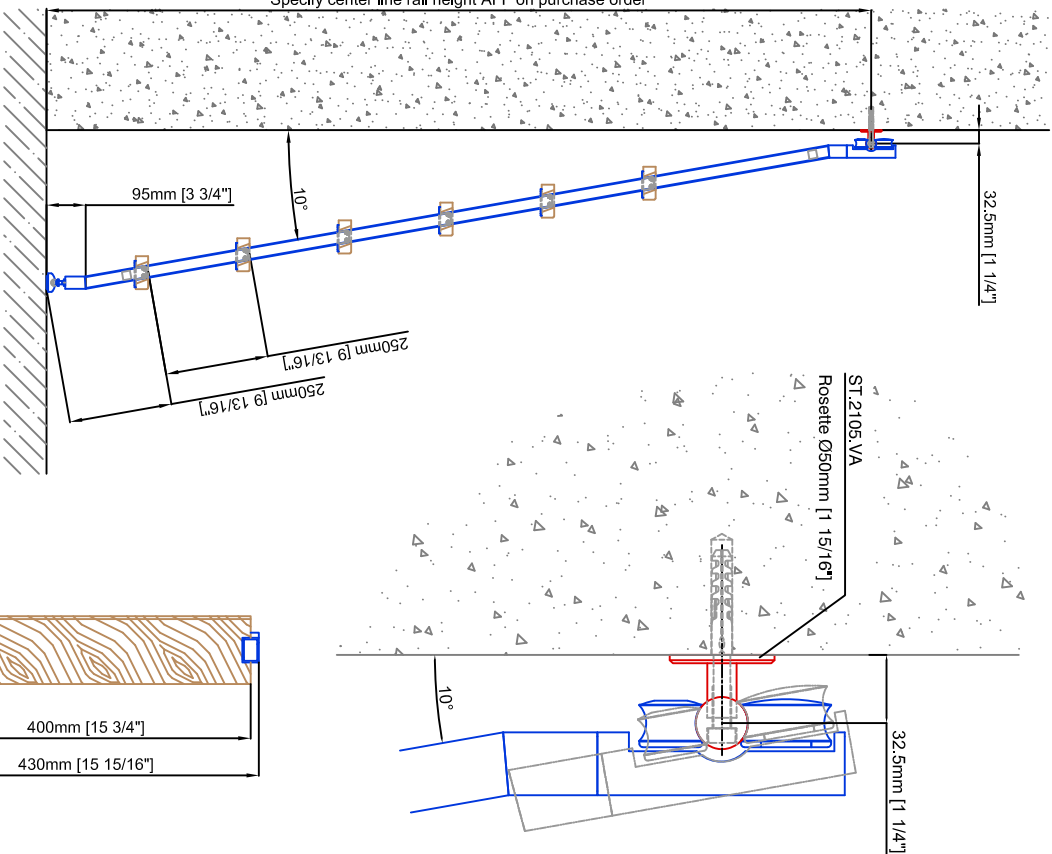

Specify center line rail height AFF on purchase order