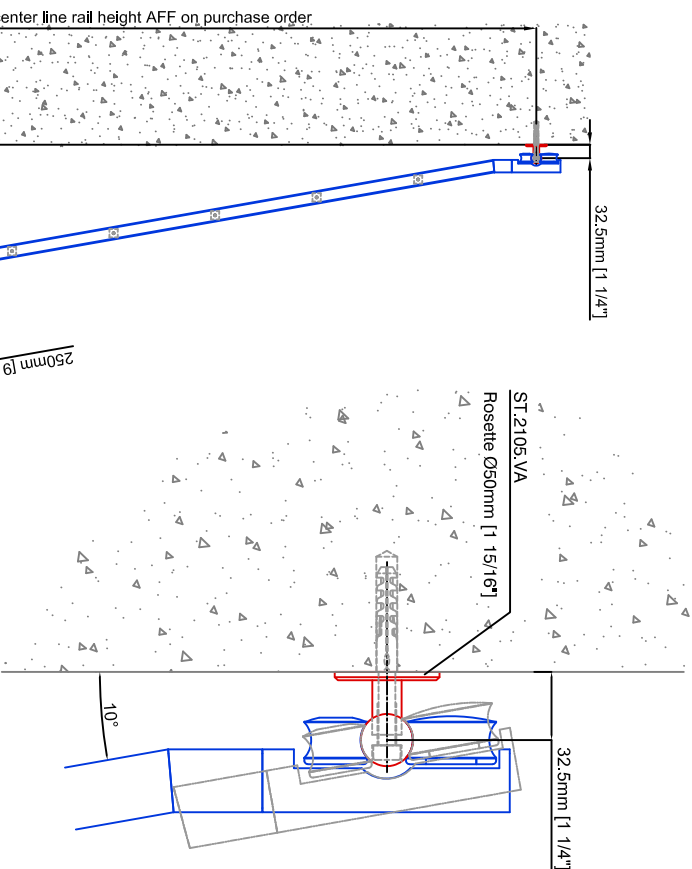

Technical drawings are subject to change without notice.
 All millimeter dimensions are exact and supersede inch conversions.

Ladder height at or above 3000mm [118 1/8"]
 require safety side rails SL.6052.AK

Example:
 - Curved rail
 - Rail radius on request

Specify center line rail height AFF on purchase order

All ladder systems require reinforced walls, cabinets, or shelving.

Vario Ladder SL.6004.AK

Date Prepared: October 2018

Ladder height at or above 3000mm [118 1/8"]
require safety slide rails SL.6052.AK

*Mounting positions may be specified on purchase order.

ST.2005.VA
ST.2000
ST.2005.R.350
ST.3005.VA

Specify center line rail height AFF on purchase order