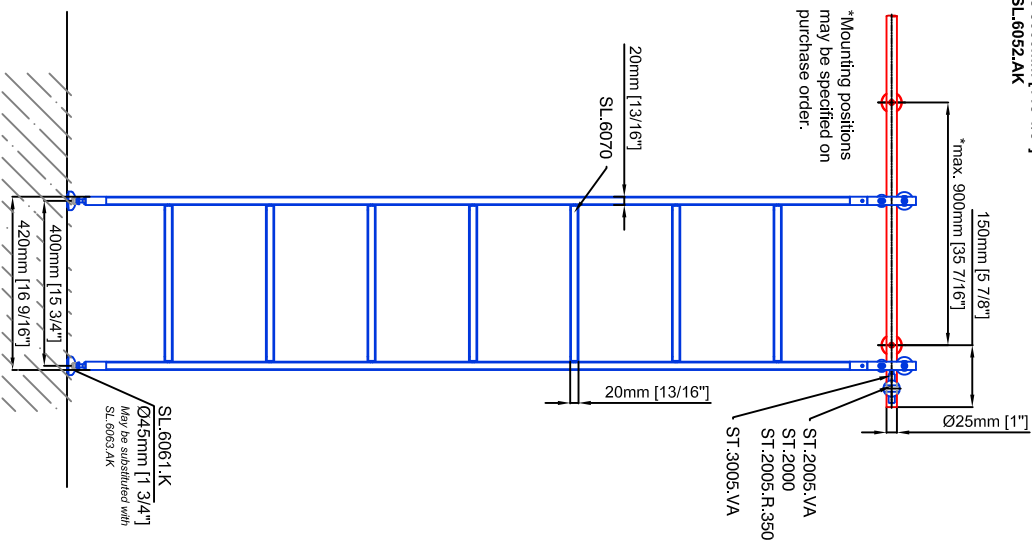

Technical drawings are subject to change without notice.
 All millimeter dimensions are exact and supersede inch conversions.

Ladder height at or above 3000mm [118 1/8"]
 require safety side rails SL.6052.AK

Prepared By: CDA | JRT

LUXURY
 GLASS & HARDWARE

www.luxuryglassandhardware.com

Technical drawings are subject to change without notice.
All millimeter dimensions are exact and supersede inch conversions.

Ladder height at or above 3000mm [118 1/8"]
require safety slide rails SL.6052.AK

*Mounting positions may be specified on purchase order.

ST.2005.VA
ST.2000
ST.2005.R.350
ST.3005.VA

Specify center line rail height AFF on purchase order