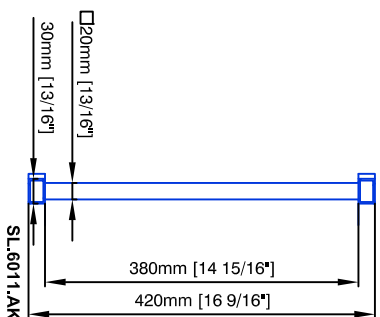

Technical drawings are subject to change without notice.
 All millimeter dimensions are exact and supersede inch conversions.

Ladder height at or above 3000mm [118 1/8"]
 require safety side rails SL.6052.AK

Example:
 - Curved rail
 - Rail radius on request

Specify center line rail height AFF on purchase order

All ladder systems require reinforced walls, cabinets, or shelving.

Vario Ladder SL.6004.AK

Date Prepared: October 2018

Prepared By: CDA | JRT

LUXURY
 GLASS & HARDWARE

www.luxuryglassandhardware.com

Technical drawings are subject to change without notice.
All millimeter dimensions are exact and supersede inch conversions.