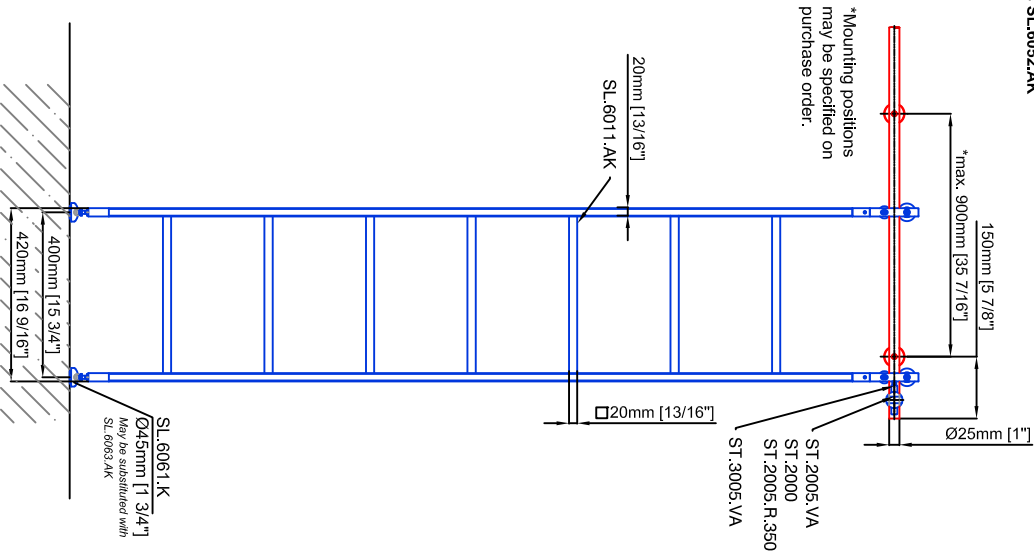

Technical drawings are subject to change without notice.
 All millimeter dimensions are exact and supersede inch conversions.

Ladder height at or above 3000mm [118 1/8"]
 require safety side rails SL.6052.AK

Example:
 - Curved rail
 - Rail radius on request

Specify center line rail height AFF on purchase order

All ladder systems require reinforced walls, cabinets, or shelving.

Vario Ladder SL.6004.AK

Date Prepared: October 2018

Ladder height at or above 3000mm [118 1/8"]
require safety slide rails SL.6052.AK

*Mounting positions may be specified on purchase order.

ST.2005.VA
ST.2000
ST.2005.R.350
ST.3005.VA

Specify center line rail height AFF on purchase order