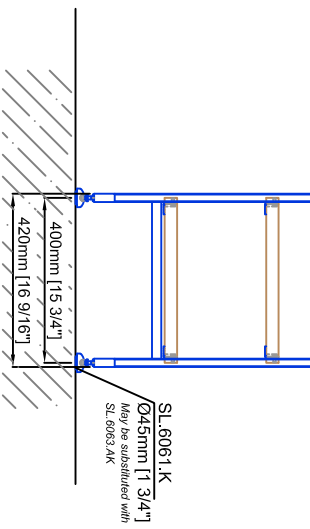

Wood Step/Tread
Specify wood type and finish on purchase order:

Available finish:
clear lacquered raw (unfinished) waxed

Available wood type:
Maple [SL.6015.A]
Beech [SL.6016.B]
Oak [SL.6016.EI]
Wenge [SL.6017.WI]
Chestnut [SL.6017.KI]
Zebraano [SL.6015.ZI]
Teak [SL.6017.TI]
Walnut [SL.6016.WI]
Cherry [SL.6016.KI]

Example:
- Curved rail
- Rail radius on request