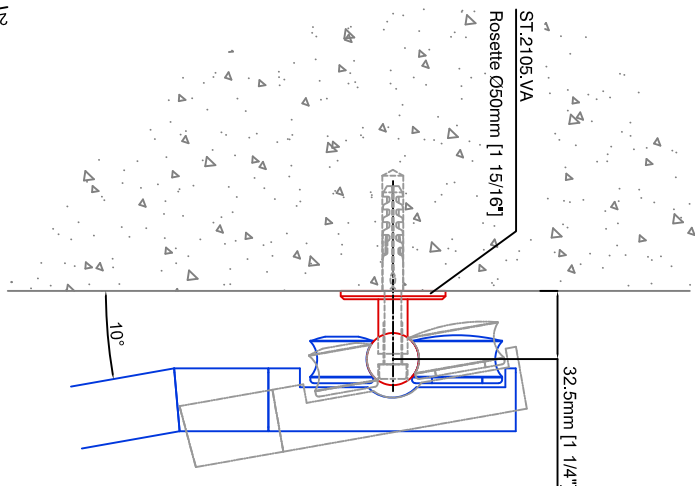

Technical drawings are subject to change without notice.
 All millimeter dimensions are exact and supersede inch conversions.

Ladder height at or above 3000mm [118 1/8"]
 require safety side rails SL.6052.AK

Prepared By: CDA | JRT

LUXURY
 GLASS & HARDWARE

www.luxuryglassandhardware.com

Technical drawings are subject to change without notice.
All millimeter dimensions are exact and supersede inch conversions.

Ladder height at or above 3000mm [118 1/8"]
require safety slide rails SL.6052.AK

*Mounting positions may be specified on purchase order.

ST.2005.VA
ST.2000
ST.2005.R.350
ST.3005.VA

Specify center line rail height AFF on purchase order