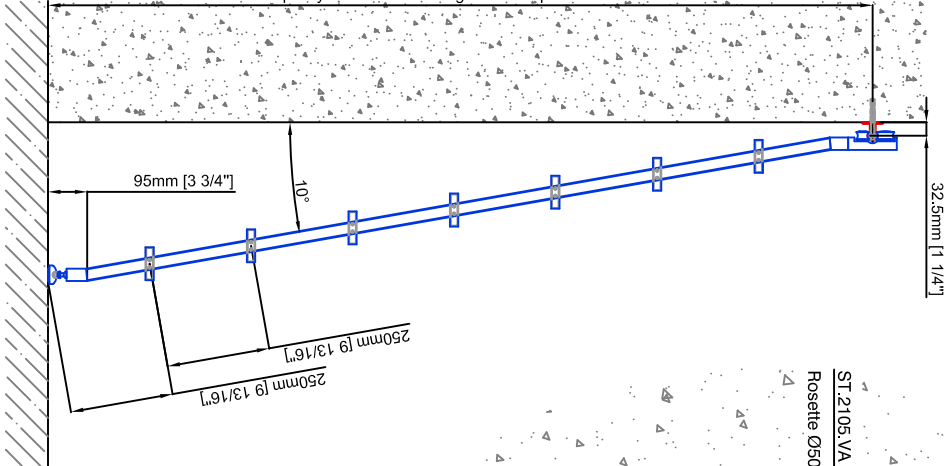

Technical drawings are subject to change without notice.
 All millimeter dimensions are exact and supersede inch conversions.

Ladder height at or above 3000mm [118 1/8"]
 require safety side rails SL.6052.AK

Ladder height at or above 3000mm [118 1/8"]
require safety slide rails SL.6052.AK

*Mounting positions may be specified on purchase order.

ST.2005.VA
ST.2000
ST.2005.R.350
ST.3005.VA

Specify center line rail height AFF on purchase order