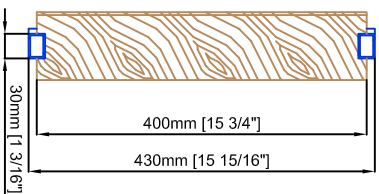

Specify center line rail height AFF on purchase order