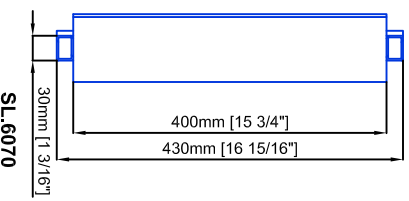

Technical drawings are subject to change without notice.
 All millimeter dimensions are exact and supersede inch conversions.

Ladder height at or above 3000mm [118 1/8"]
 require safety side rails SL.6052.AK

Prepared By: CDA | JRT

LUXURY
 GLASS & HARDWARE

www.luxuryglassandhardware.com

Technical drawings are subject to change without notice.
All millimeter dimensions are exact and supersede inch conversions.

Ladder height at or above 3000mm [118 1/8"]
require safety slide rails SL.6052.AK

*Mounting positions may be specified on purchase order.

ST.2005.VA
ST.2000
ST.2005.R.350
ST.3005.VA

Specify center line rail height AFF on purchase order