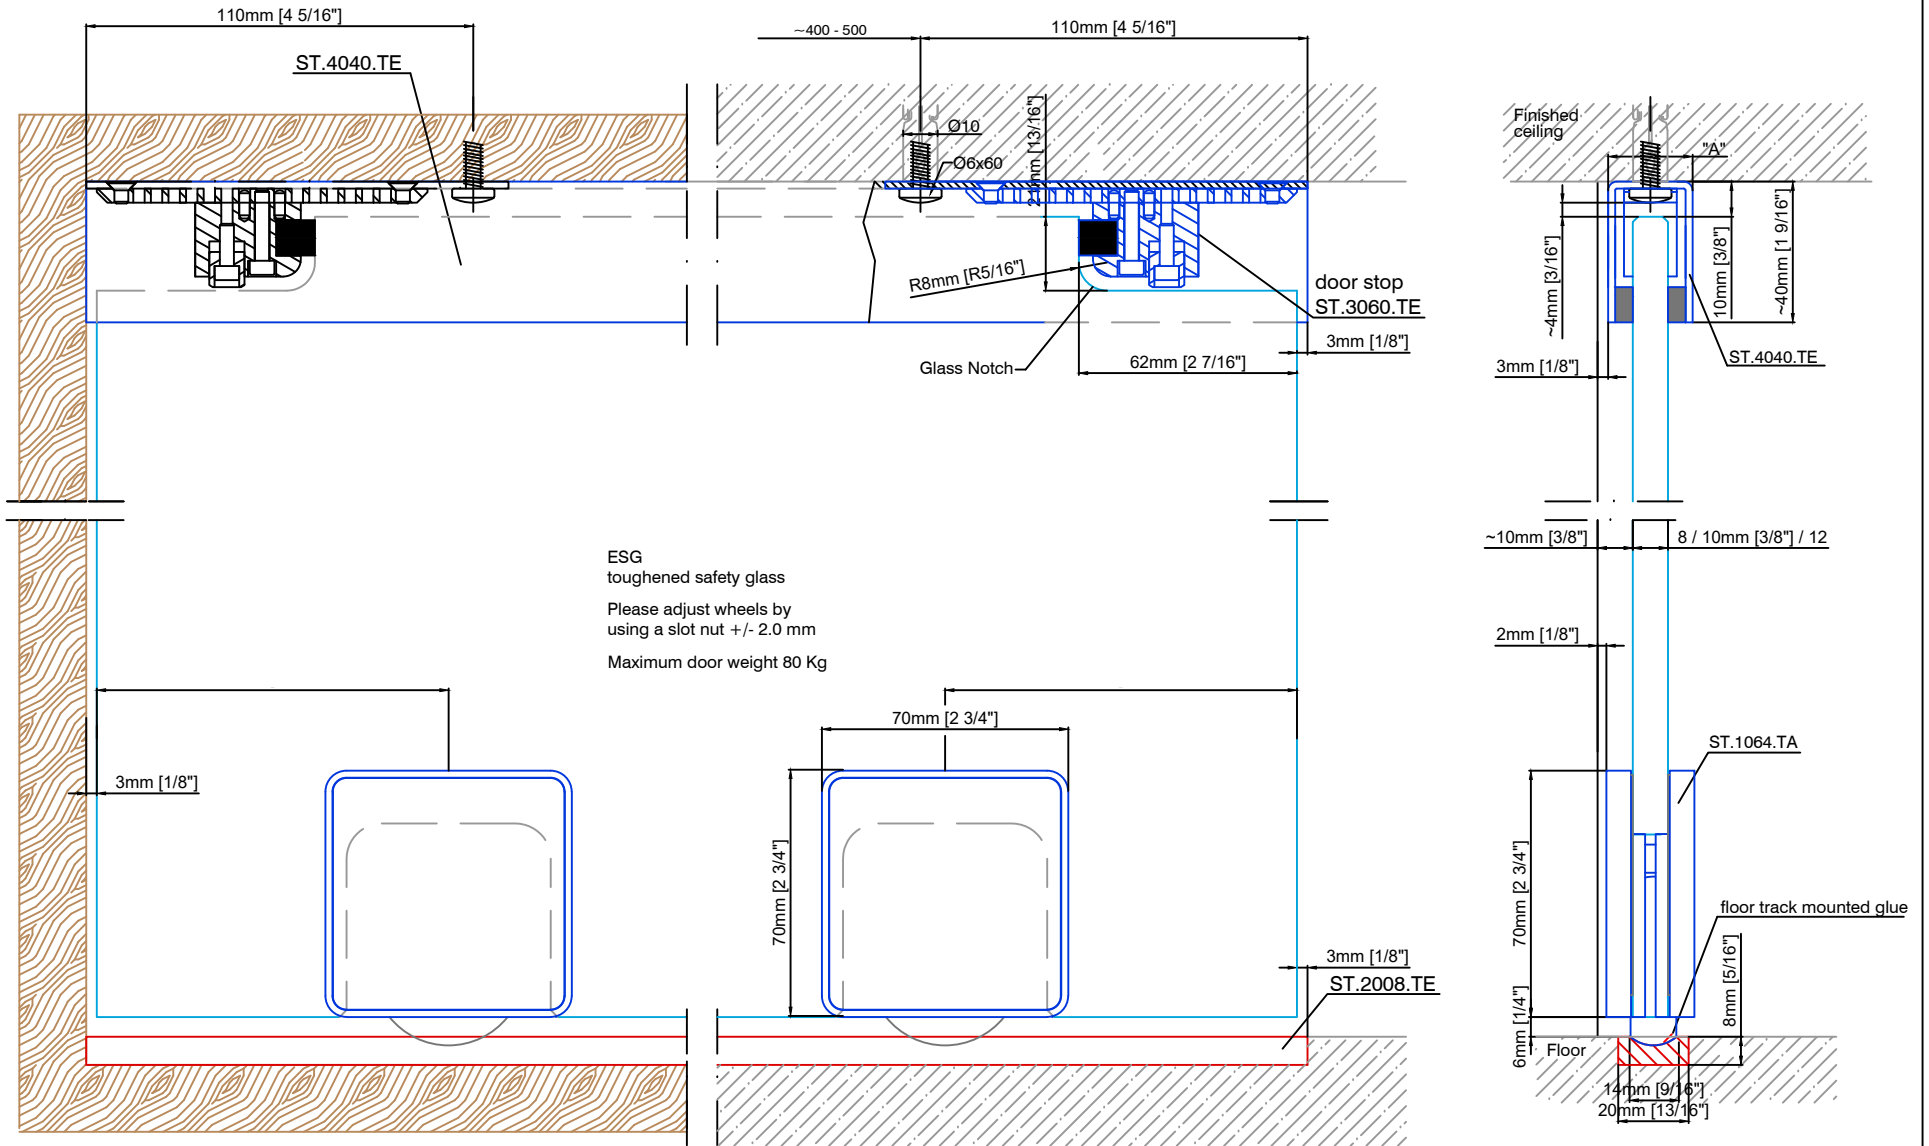

Technical drawings are subject to change without notice.  
 All millimeter dimensions are exact and supersede inch conversions.

**Glass Prep**

door width	dimension	8mm glass	10mm glass	12mm glass
0 - 500mm	A	23mm	25mm	27mm
501 - 1200mm	A	24mm	26mm	28mm
1201 - 2500mm	A	26mm	28mm	30mm