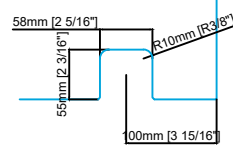

Technical drawings are subject to change without notice.  
 All millimeter dimensions are exact and supersede inch conversions.

**Glass Prep**

door width	dimension	8mm glass	10mm glass	12mm glass
0 - 500mm	A	23mm	25mm	27mm
501 - 1200mm	A	24mm	26mm	28mm
1201 - 2500mm	A	26mm	28mm	30mm