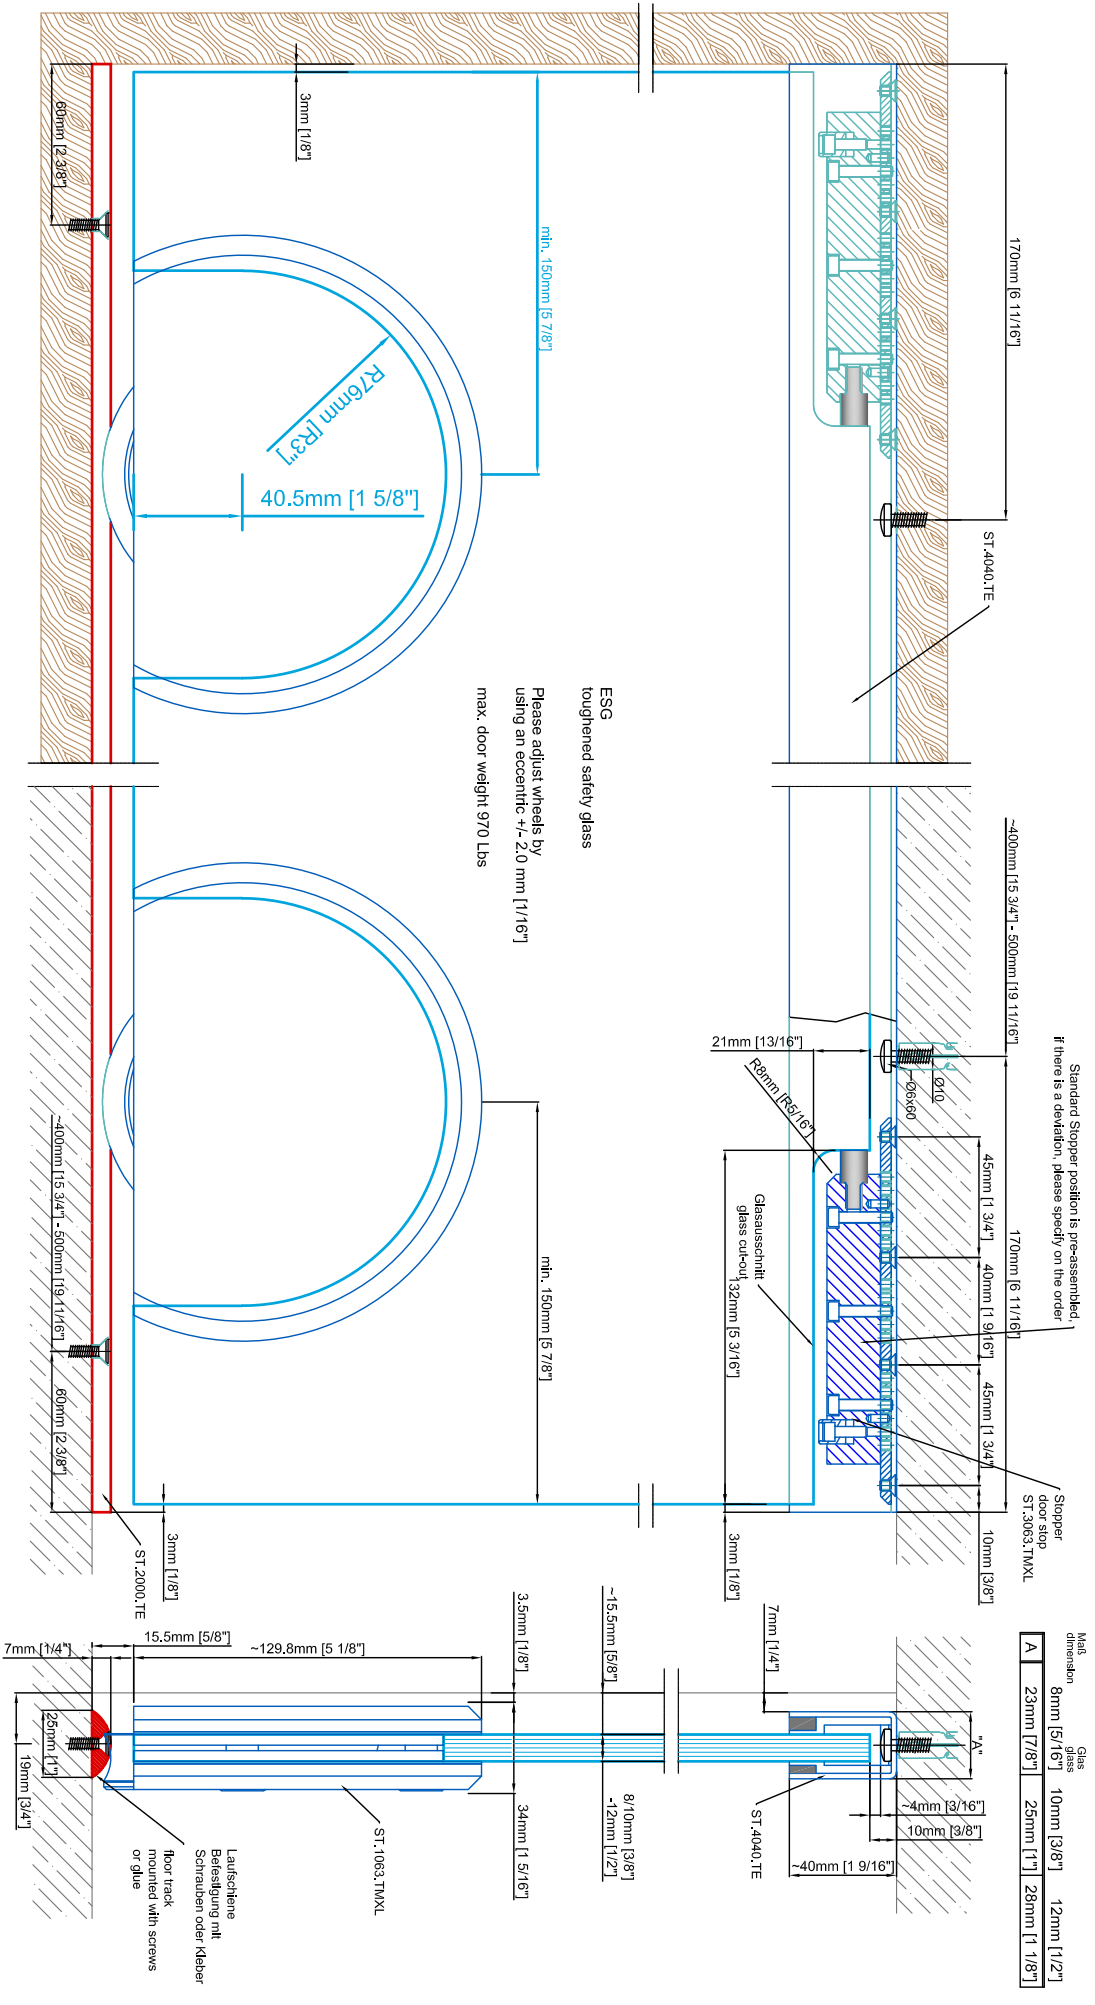

Technical drawings are subject to change without notice.
All millimeter dimensions are exact and supersede inch conversions.

ESG
toughened safety glass
Please adjust wheels by
using an eccentric +/- 2.0 mm [1/16"]
max. door weight 970 Lbs

Terra M XL ST.1063.TMXL [CONVEX]

Date Prepared: September 2020

Prepared By: CDA

LUXURY
GLASS & HARDWARE

www.luxuryglassandhardware.com